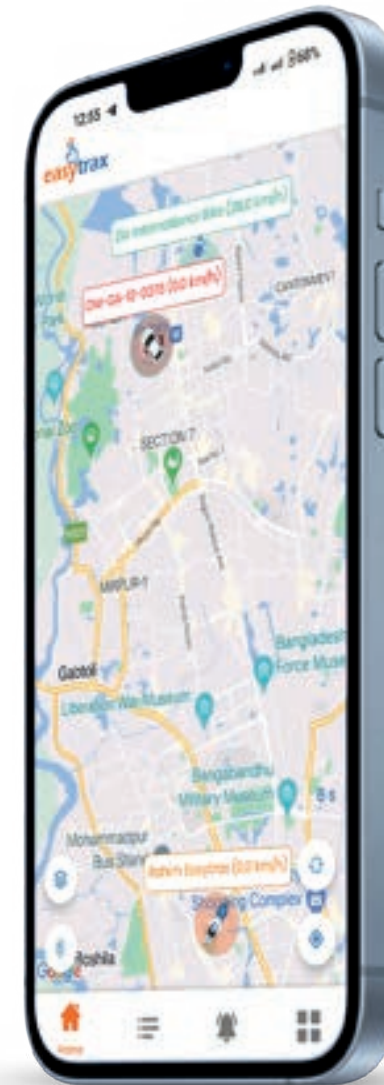

REPORTS

You can check daily, weekly and monthly reports and total distance traveled and maximum here. speed and average speed. details.

VEHICLE LIST

Here we show you the see the list of all vehicles in your account. If desired, from here you can see the current location of your required car in one click.

LIVE TRACK

Live Track will show you the current location of your vehicle.

LOCATION SHARING

Location sharing allows you to share the current location of any vehicle from your account for a specified period of time with someone else, allowing them to see the current location of this vehicle.

PLAYBACK HISTORY

Here we show you the playback list which are Ongoing, previous 90 days history playback, Overview etc.

VEHICLE REQUISITION

You can request a car for a specific time for your office meeting or any of your work.

Web Application Features

DASHBOARD

Here we show you the all type of summery list which are Ongoing, Previous Overview etc.

MAP

Here we show you live tracking of all types of vehicles through which you can monitor all vehicles simultaneously.