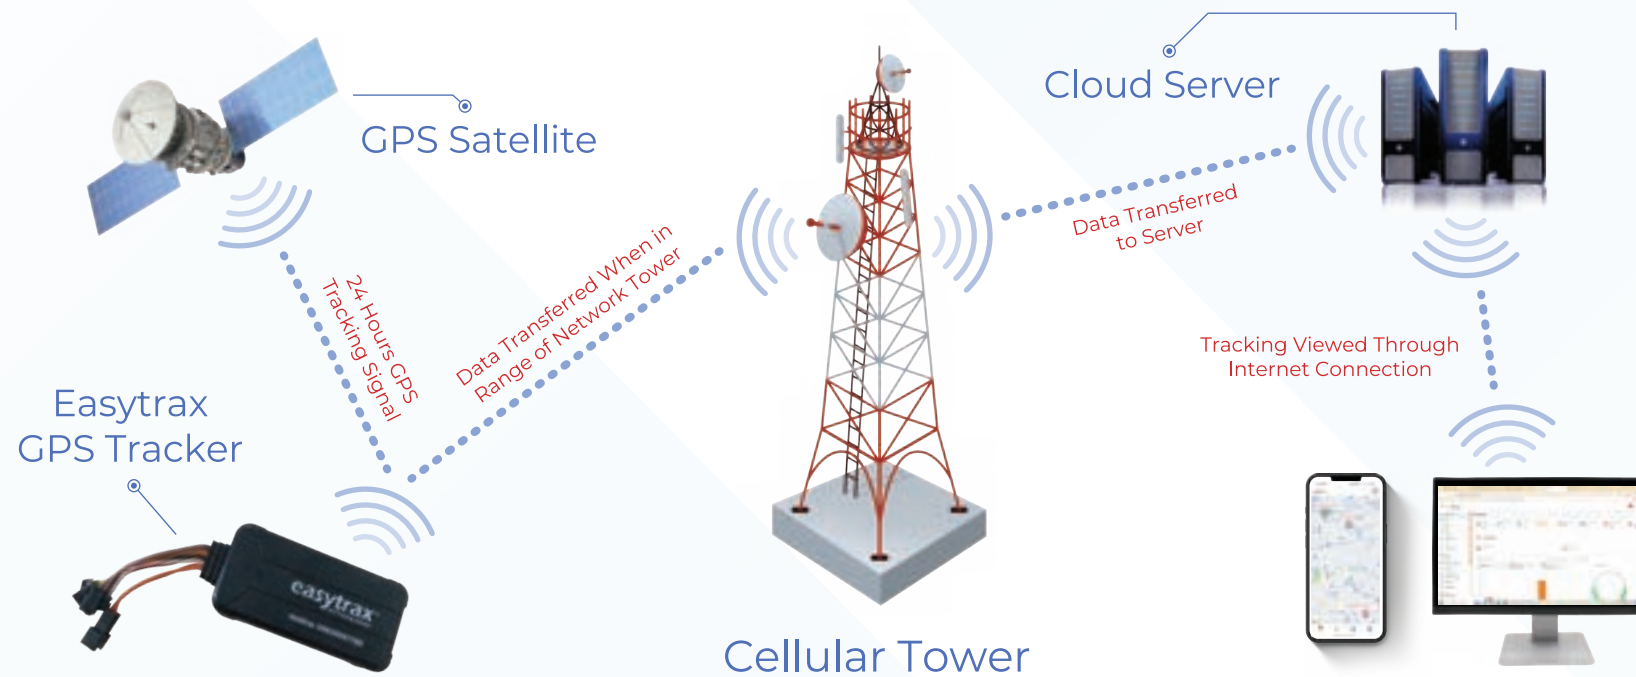

- Real-Time Monitoring with High Accuracy
- White Labeling
- API Access for Third-Party App Integration
- Advanced Solutions with sensors for Oil, Temperature as well as Driver Behavior Analysis etc.
- Integrated Camera for Live Video from Moving Vehicles
- Advanced IoT Solutions
- Software Available as SAAS, On-Cloud
- Exclusive solution for Live Fuel Tracking
- Live video & image capturing
- Human Tracker as an ID card holder

Human Tracking

Live Video Monitoring

Temperature Monitoring System

Bike Shield

Pet Tracking

GPS Tracking Process

How It Works?

Easytrax vehicle tracking solutions are combined with sophisticated GPS tracking technology with flexible, advanced mapping and reporting software. A GPS-enabled Vehicle Tracking Device is installed on each vehicle to collect and transmit tracking data via a cellular or satellite network, whichever works best for your operations. The device then delivers the data to the Easytrax hosted application, which you can access through the Web at any time. You receive real-time vehicle tracking updates, including location, direction, speed, idle time, start/stop and more, allowing you to manage a tighter schedule and more efficient fleet.

Mobile App Features

DASHBOARD

Here we show you the all type of summery list which are Ongoing, Previous Overview etc.

MAP

Here we show you live tracking of all types of vehicles through which you can monitor all vehicles simultaneously.

LIVE TRACK

Live Track will show you the current location of your vehicle.

LOCATION SHARING

Location sharing allows you to share the current location of any vehicle from your account for a specified period of time with someone else, allowing them to see the current location of this vehicle.