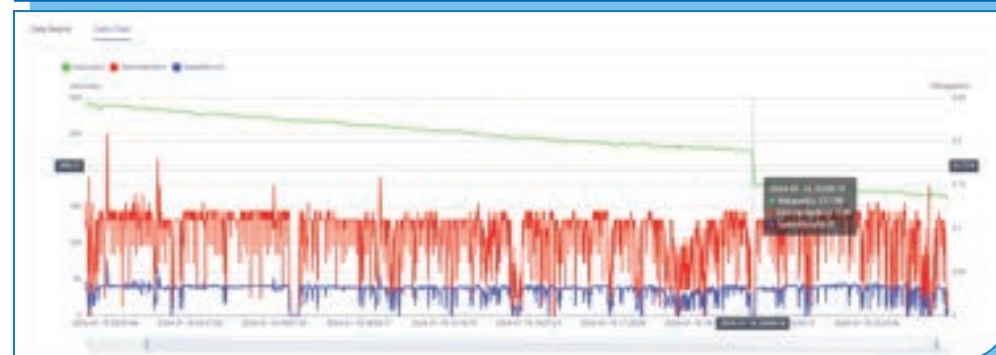

Live Fuel Tracking

Fuel is typically one of the largest fleet expenses. Finding ways to minimize fuel expense can substantially improve the bottom line.

Easytrax fuel monitoring system provides intelligent tools to keep track of fuel consumption and easily detect fuel thefts. Fuel information can be sourced from fuel wire of a vehicle or after-market fuel sensors. You have the privilege to take charge of your fuel usage with Easytrax.

Fuel Graph